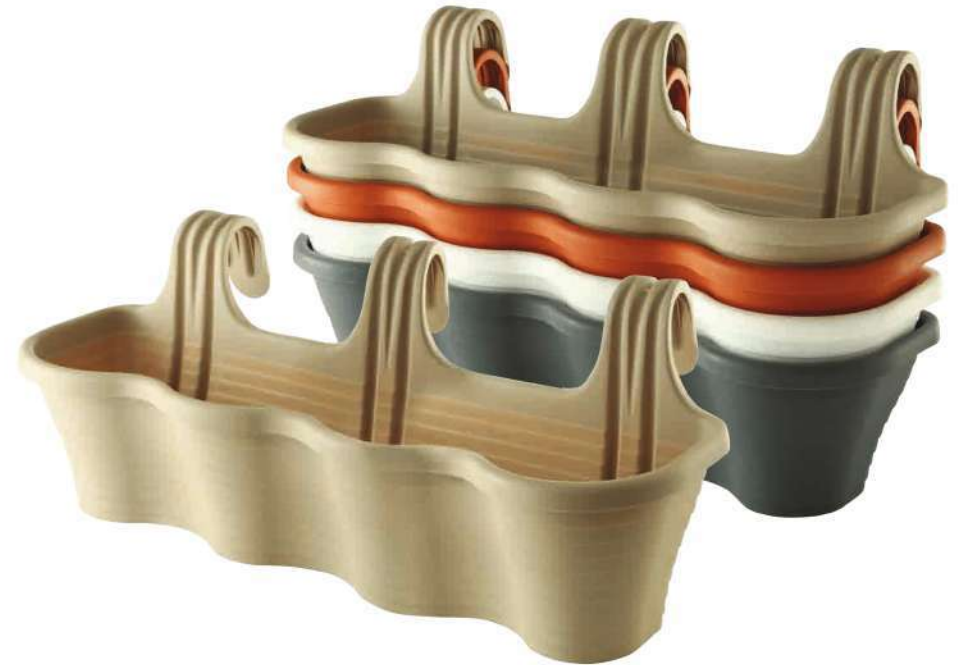

Hanging Planter -4

Item No	Dimensions	Pcs in Carton	CBM	Barcode
5844	691x292x260 mm	12	0,082	729010643500-0