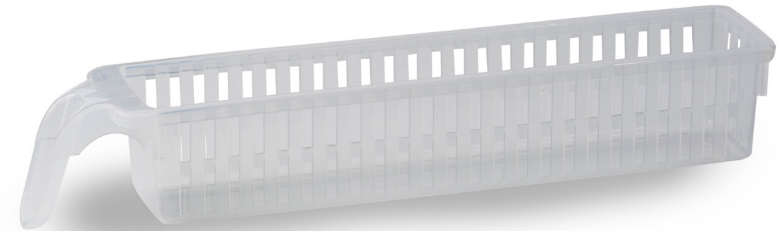

**Divided low fridge basket by length / 9720**  
304X145X64 mm  
12 Pcs in carton  
0.016 CBM  
EAN 7290106437234

**Divided low fridge basket laterally/ 9770**  
304X145X64 mm  
12 Pcs in carton  
0.016 CBM  
EAN 7290106437289

**Small fridge basket/ 9730**  
287X159X114 mm  
12 Pcs in carton  
0.017 CBM  
EAN 7290106437241

**Long fridge basket/ 9710**  
350X76X61 mm  
24 Pcs in carton  
0.02 CBM  
EAN 7290106437227

**Large fridge basket/ 9740**  
337X206X139 mm  
12 Pcs in carton  
0.031 CBM  
EAN 7290106437258