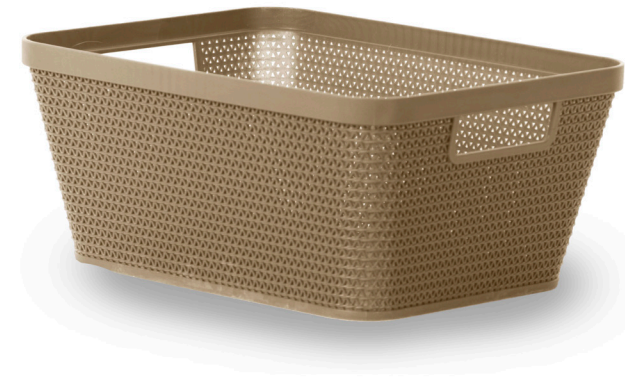

Baskets

Medium basket with handles / 4720
295x234x130 mm
18 Pcs in carton
0.029 CBM
EAN 7290106435384