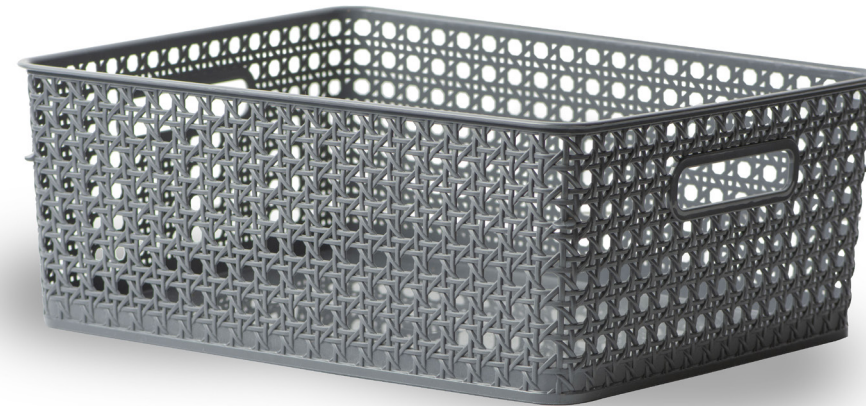

# Boho

**Small tall basket with handles / 9610**

170x135x130 mm  
48 Pcs in carton  
0.073 CBM  
EAN 7290106437340

**Large basket with handles / 9630**

350x280x138 mm  
12 Pcs in carton  
0.073 CBM  
EAN 7290106437364