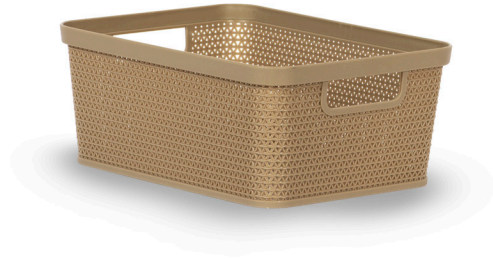

Leche

Small basket with handles / 4710
247x192x104 mm
18 Pcs in carton
0.025 CBM
EAN 7290106435377