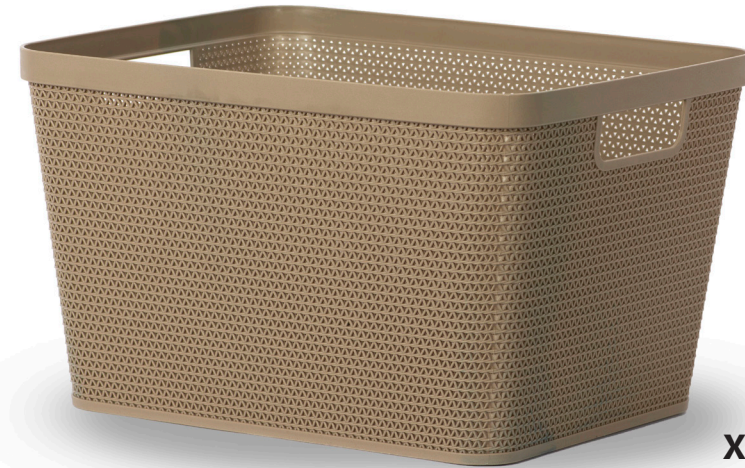

XL basket with handles / 4740
359x294x215 mm
12 Pcs in carton
0.051 CBM
EAN 7290106435421