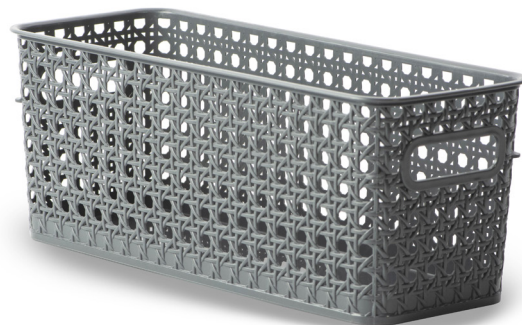

Rectangular basket with handles / 9620

340x135x130 mm
24 Pcs in carton
0.073 CBM
EAN 7290106437357