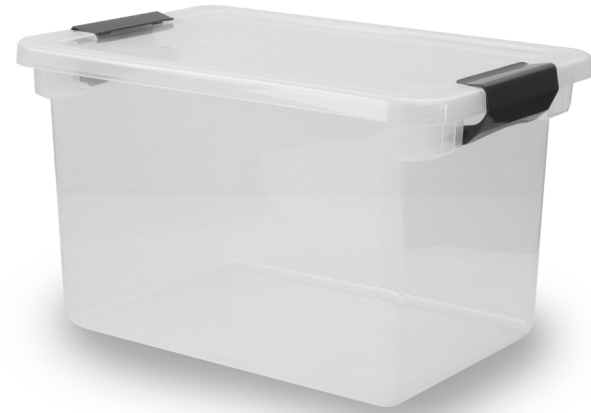

**Small fridge basket/ 9730**  
287X159X114 mm  
12 Pcs in carton  
0.017 CBM  
EAN 7290106437241

**Long fridge basket/ 9710**  
350X76X61 mm  
24 Pcs in carton  
0.02 CBM  
EAN 7290106437227

**Large fridge basket/ 9740**  
337X206X139 mm  
12 Pcs in carton  
0.031 CBM  
EAN 7290106437258