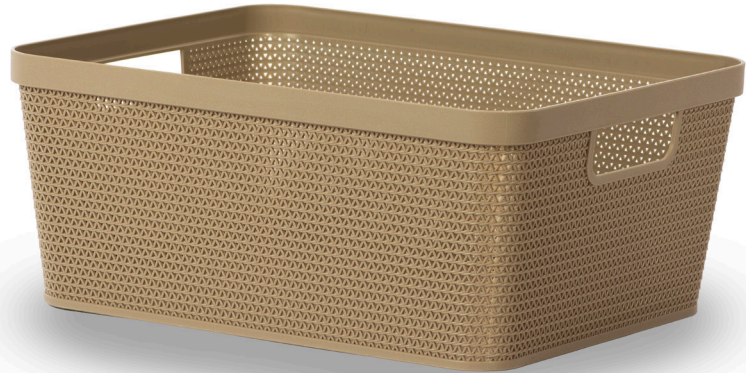

Leche

Baskets

Large basket with handles / 4730
359x294x150 mm
18 Pcs in carton
0.056 CBM
EAN 7290106435391