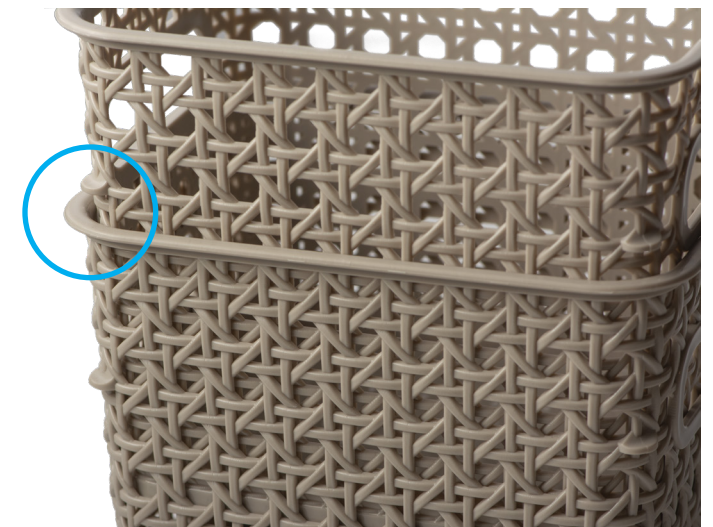

Easy nesting